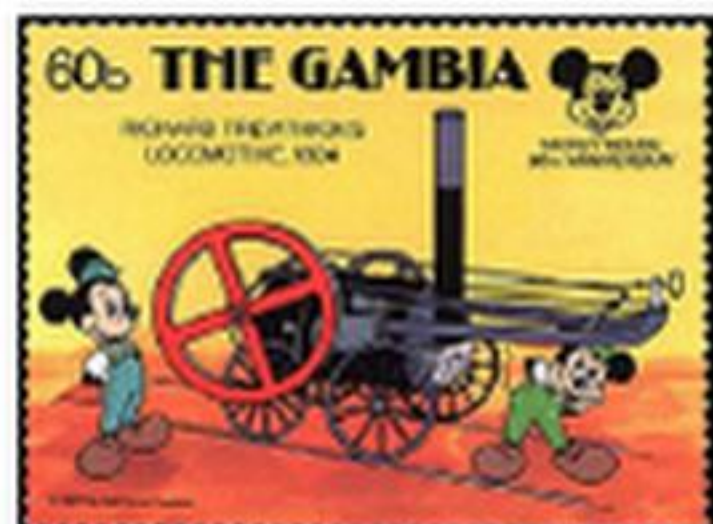

Souvenir Sheet

649 A108	10d Sweden	10.00 10.00
----------	------------	-------------

Mickey Mouse, 60th Anniv. — A120

Disney animated characters and historic locomotives: 60b, Richard Trevithick's locomotive, 1804. 75b, Empire State Express 999, 1933. 1d, George Stephenson's Rocket, 1829. 1.25d, Santa Fe Mountain 2-10-2, 1920. 2d, Class GG-1 Pennsylvania, 1933. 5d, Stourbridge Lion, 1829. 10d, Best Friend of Charleston, 1830. 12d, M10001 Union Pacific, 1934. No. 717, Tres Grande Vitesse-SNCF, 1981, France. No. 718, The General, Western & Atlantic, 1855.