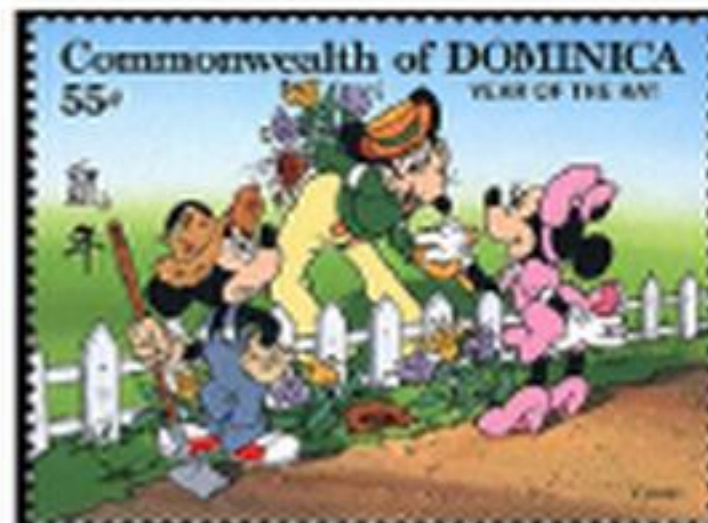

Souvenir Sheets

1738-1739	A254 $6 each	7.50	7.50

Disney Lunar New Year — A275

Disney characters representing year of the: No. 1830a, Rat, b, Ox, c, Tiger, d, Hare, e, Dragon, f, Snake, g, Horse, h, Sheep, i, Monkey, j, Rooster, k, Dog, l, Pig.

$3, Rat character, $5, Pig, rat, ox characters on lunar calendar wheel.

1996, Jan. 16		Perf. 14 x 13 1/2	
1830	A275 55c Sheet of 12, #a.-l.	8.00	8.00